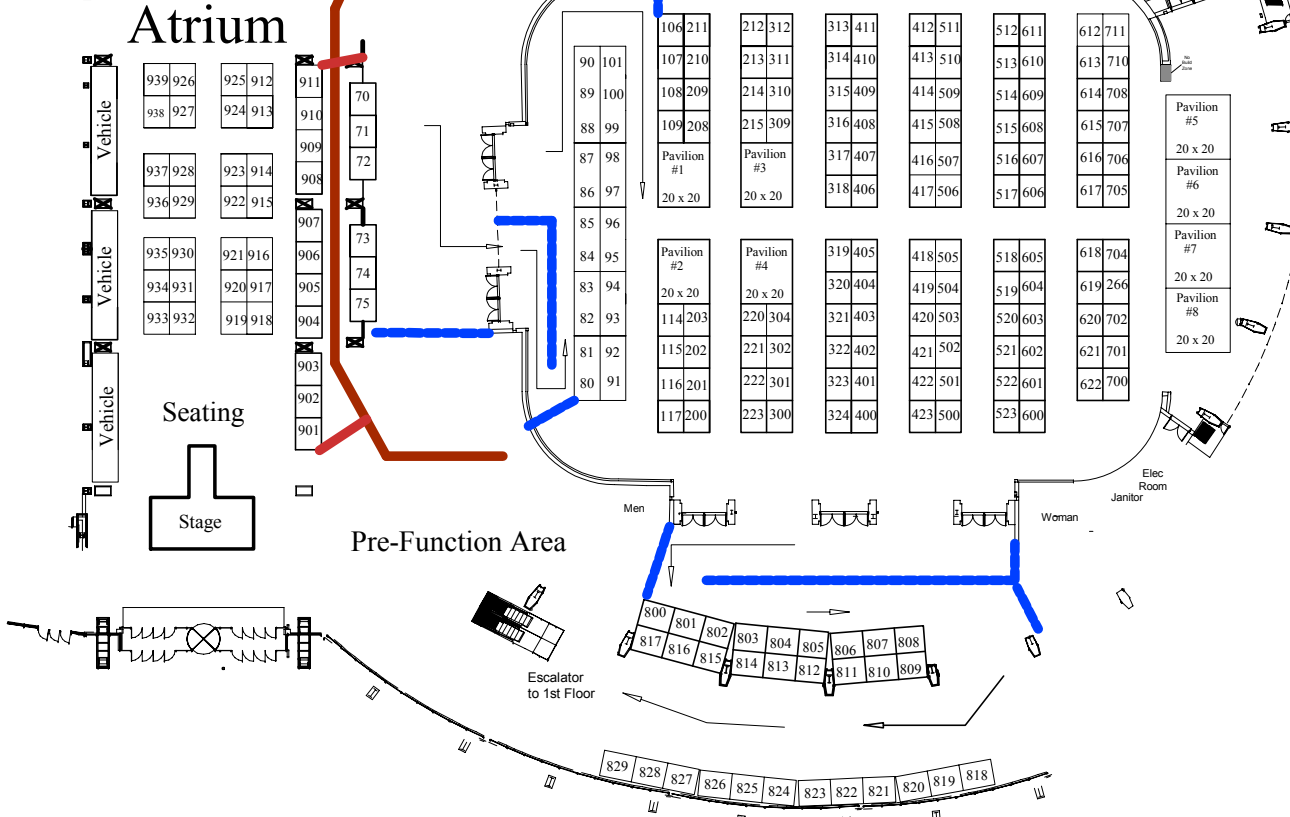

Bridal Celebration

TCF Center

Grand Ballroom

Atrium

Pre-Function Area

Seating

Stage

Registration

Escalator to 2nd Floor

Men

Woman

Elec Room
Janitor

Escalator to 1st Floor

Legend	
8' x 10' booths	- Grand Ballroom
10ft horizontal aisle	- Grand Ballroom
8ft vertical aisles	- Grand Ballroom
8ft aisles	- Atrium
Booths	--- 8 x 40' booths

EVENT NAME:		EVENT SPACE: Grand Ballroom / Atrium	DRAWN BY: George Escamilla	NOTES: Add notes Here
EVENT DATE:	2018	PLAN REVISED: 2/9/2018	FILE NAME: Bridal 2018	SCALE: 0ft 30ft 50ft 100ft